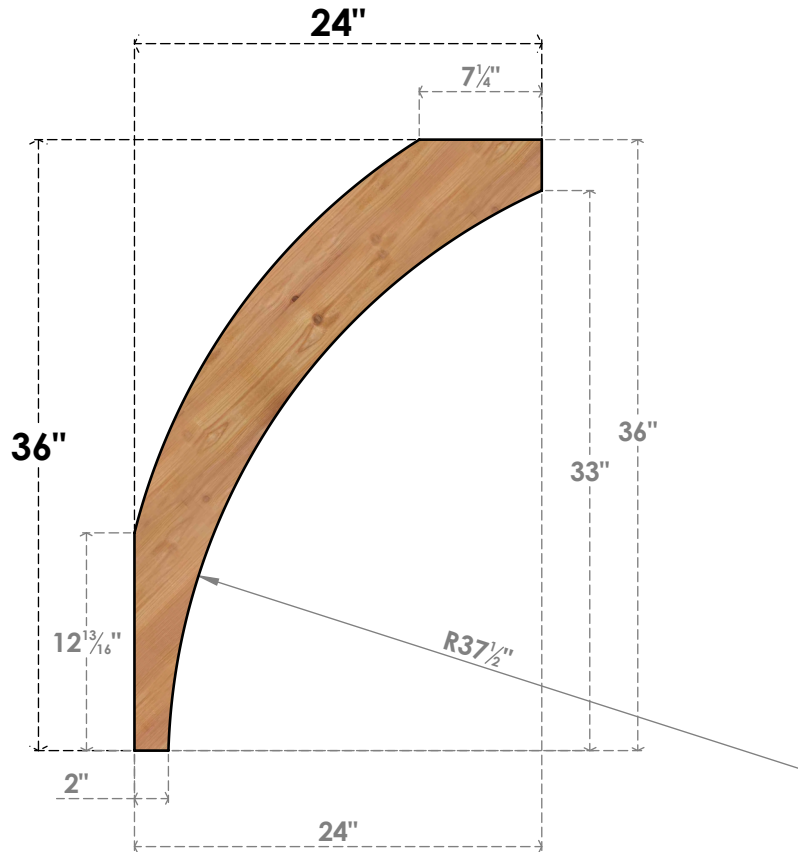

BRC04X24X36THR00SWR

3 1/2"W X 24"D X 36"H THORTON SMOOTH BRACE, WESTERN RED CEDAR

SIDE

FRONT

EKENA MILLWORK
 2300 WEST MAIN ST.
 CLARKSVILLE, TX 75426
 TOLL FREE: 866-607-0453
 WWW.EKENAMILLWORK.COM

NOTES

1. INSTALLATION TO BE COMPLETED IN ACCORDANCE WITH MANUFACTURER'S SPECIFICATIONS.
2. DRAWING MAY NOT BE TO SCALE
3. THIS DRAWING IS INTENDED FOR DESIGN AND PLANNING PURPOSES ONLY.
4. ALL INFORMATION CONTAINED HEREIN WAS CURRENT AT THE TIME OF DEVELOPMENT BUT MUST BE REVIEWED AND APPROVED BY THE PRODUCT MANUFACTURER TO BE CONSIDERED ACCURATE.
5. PRODUCTS ARE NOT KILN DRIED. THIS ITEM IS UNIQUE AND WILL CONTAIN THE NATURAL VARIATIONS THAT THE WOOD SPECIES OFFERS. THIS MAY RESULT IN VARIATIONS UP TO 1/4"