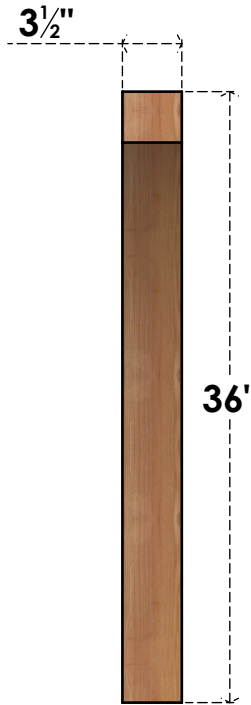

BRC04X24X36THR00SWR

3 1/2"W X 24"D X 36"H THORTON SMOOTH BRACE, WESTERN RED CEDAR

SIDE

FRONT

EKENA MILLWORK
 2300 WEST MAIN ST.
 CLARKSVILLE, TX 75426
 TOLL FREE: 866-607-0453
 WWW.EKENAMILLWORK.COM

NOTES

1. INSTALLATION TO BE COMPLETED IN ACCORDANCE WITH MANUFACTURER'S SPECIFICATIONS.
2. DRAWING MAY NOT BE TO SCALE
3. THIS DRAWING IS INTENDED FOR DESIGN AND PLANNING PURPOSES ONLY.
4. ALL INFORMATION CONTAINED HEREIN WAS CURRENT AT THE TIME OF DEVELOPMENT BUT MUST BE REVIEWED AND APPROVED BY THE PRODUCT MANUFACTURER TO BE CONSIDERED ACCURATE.
5. PRODUCTS ARE NOT KILN DRIED. THIS ITEM IS UNIQUE AND WILL CONTAIN THE NATURAL VARIATIONS THAT THE WOOD SPECIES OFFERS. THIS MAY RESULT IN VARIATIONS UP TO 1/4"